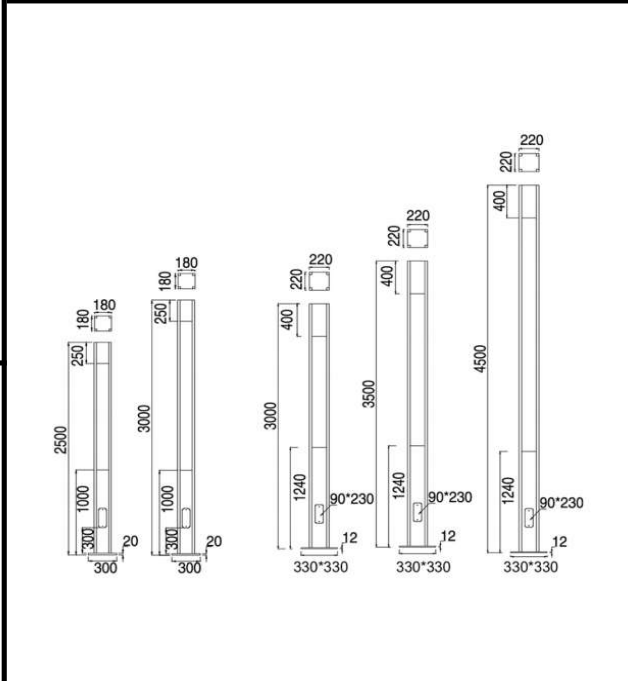

Sovitron Interior Pvt.Ltd.

<b>Model Name</b>	FLASH-1038 Post Top/DL-OYS-1038-25
<b>Description</b>	Post Top

Technical description	Image
-----------------------	-------

<b>Dimension</b>	1-LXW=180mmx180mm 2-LXW=220mmx220mm
<b>Frame</b>	Aluminium Die-cast
<b>Color Tempertaure</b>	3000K
<b>Power</b>	25W
<b>Total Luminous Flux</b>	2125 lm
<b>Efficacy</b>	85 lm/W
<b>IP rating</b>	65
<b>Color Rendering</b>	≥80
<b>Mounting</b>	Surface
<b>Optics</b>	Clear glass
<b>Dimming</b>	NON-Dimmable
<b>Operating Voltage</b>	100V-240V
<b>Standard Lifetime</b>	L70 minimum at 50,000 burning hours

**Remarks:-**

**Dimension diagram**

**Address: Plot #7 Saroorpur-Nangla Industrial Area,Ballabgarh-Sohna Road,Faridabad-121005**  
**Email: info@sovitron.com**